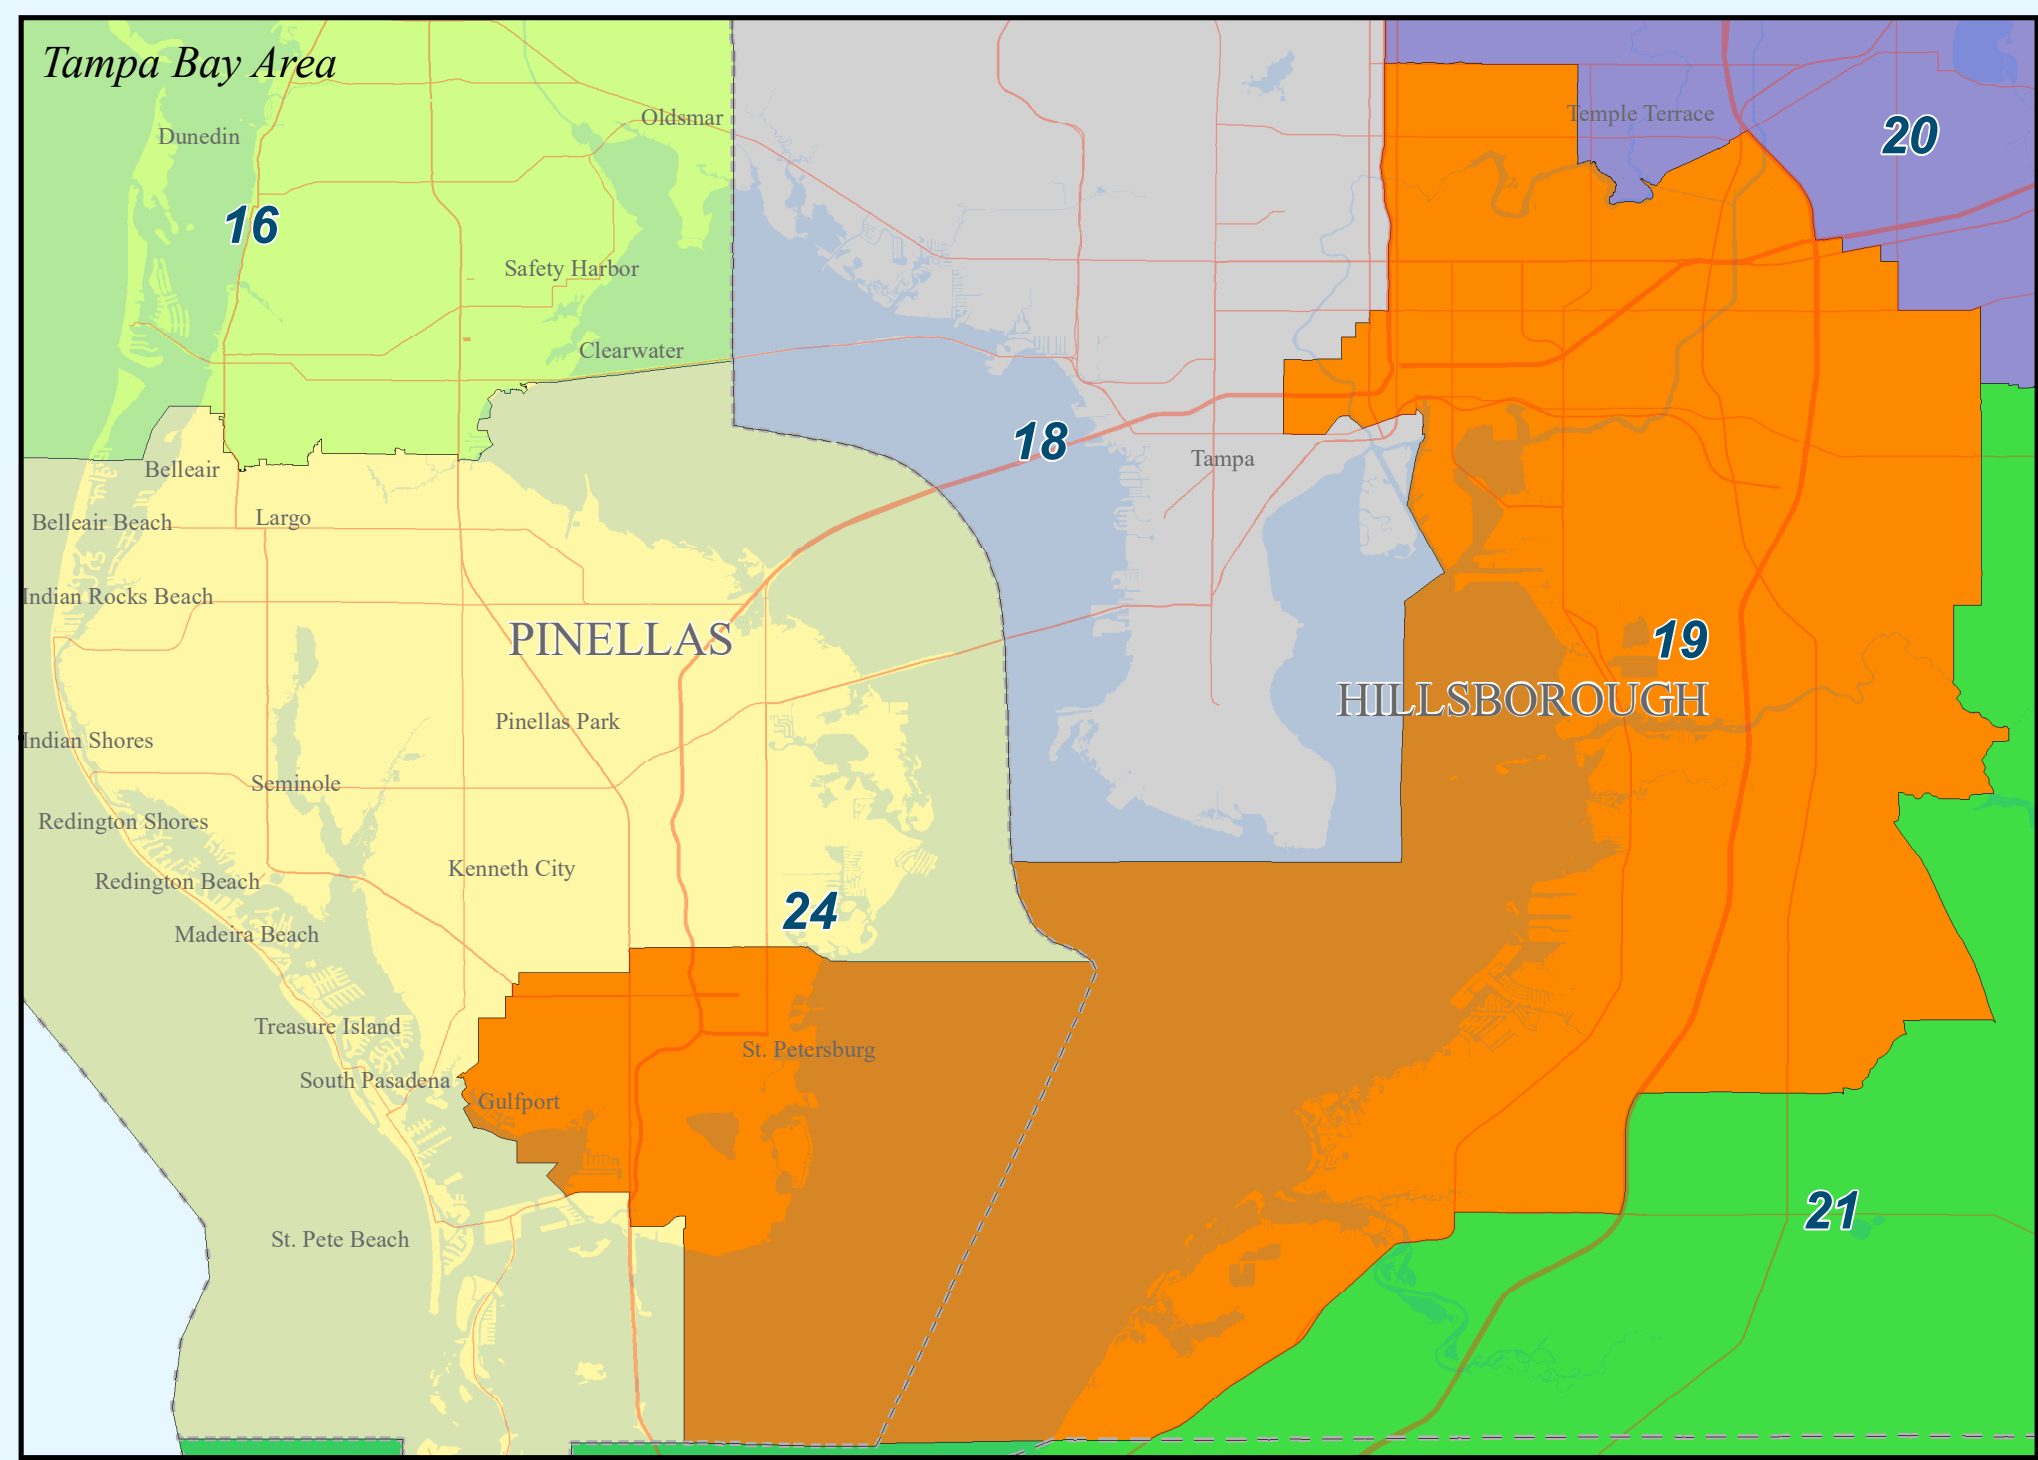

- Legend**
- County boundary
 - Interstate
 - US Highway
 - Major road
 - Sea, lake, or river
 - District boundary & number

Scale bar for statewide map
 0 10 20 40 60 80 Miles

Scale bar for insets
 0 1 2 4 6 8 10 12 Miles

2016-2022
Florida
State Senate Districts
 * * * * *
Court Ordered on
December 30, 2015
 * * * * *
See
League of Women Voters of
Fla. v. Detzner
No. 2012-CA-2842 (Fla. 2d Cir.)

 Map produced by professional staff:
 Florida Senate Committee on Reapportionment
 404 S. Monroe St., Tallahassee, FL 32399-1100
 Office: 2000 The Capitol; Phone: (850) 487-5855;
 Website: <http://www.flsenate.gov/session/redistricting>