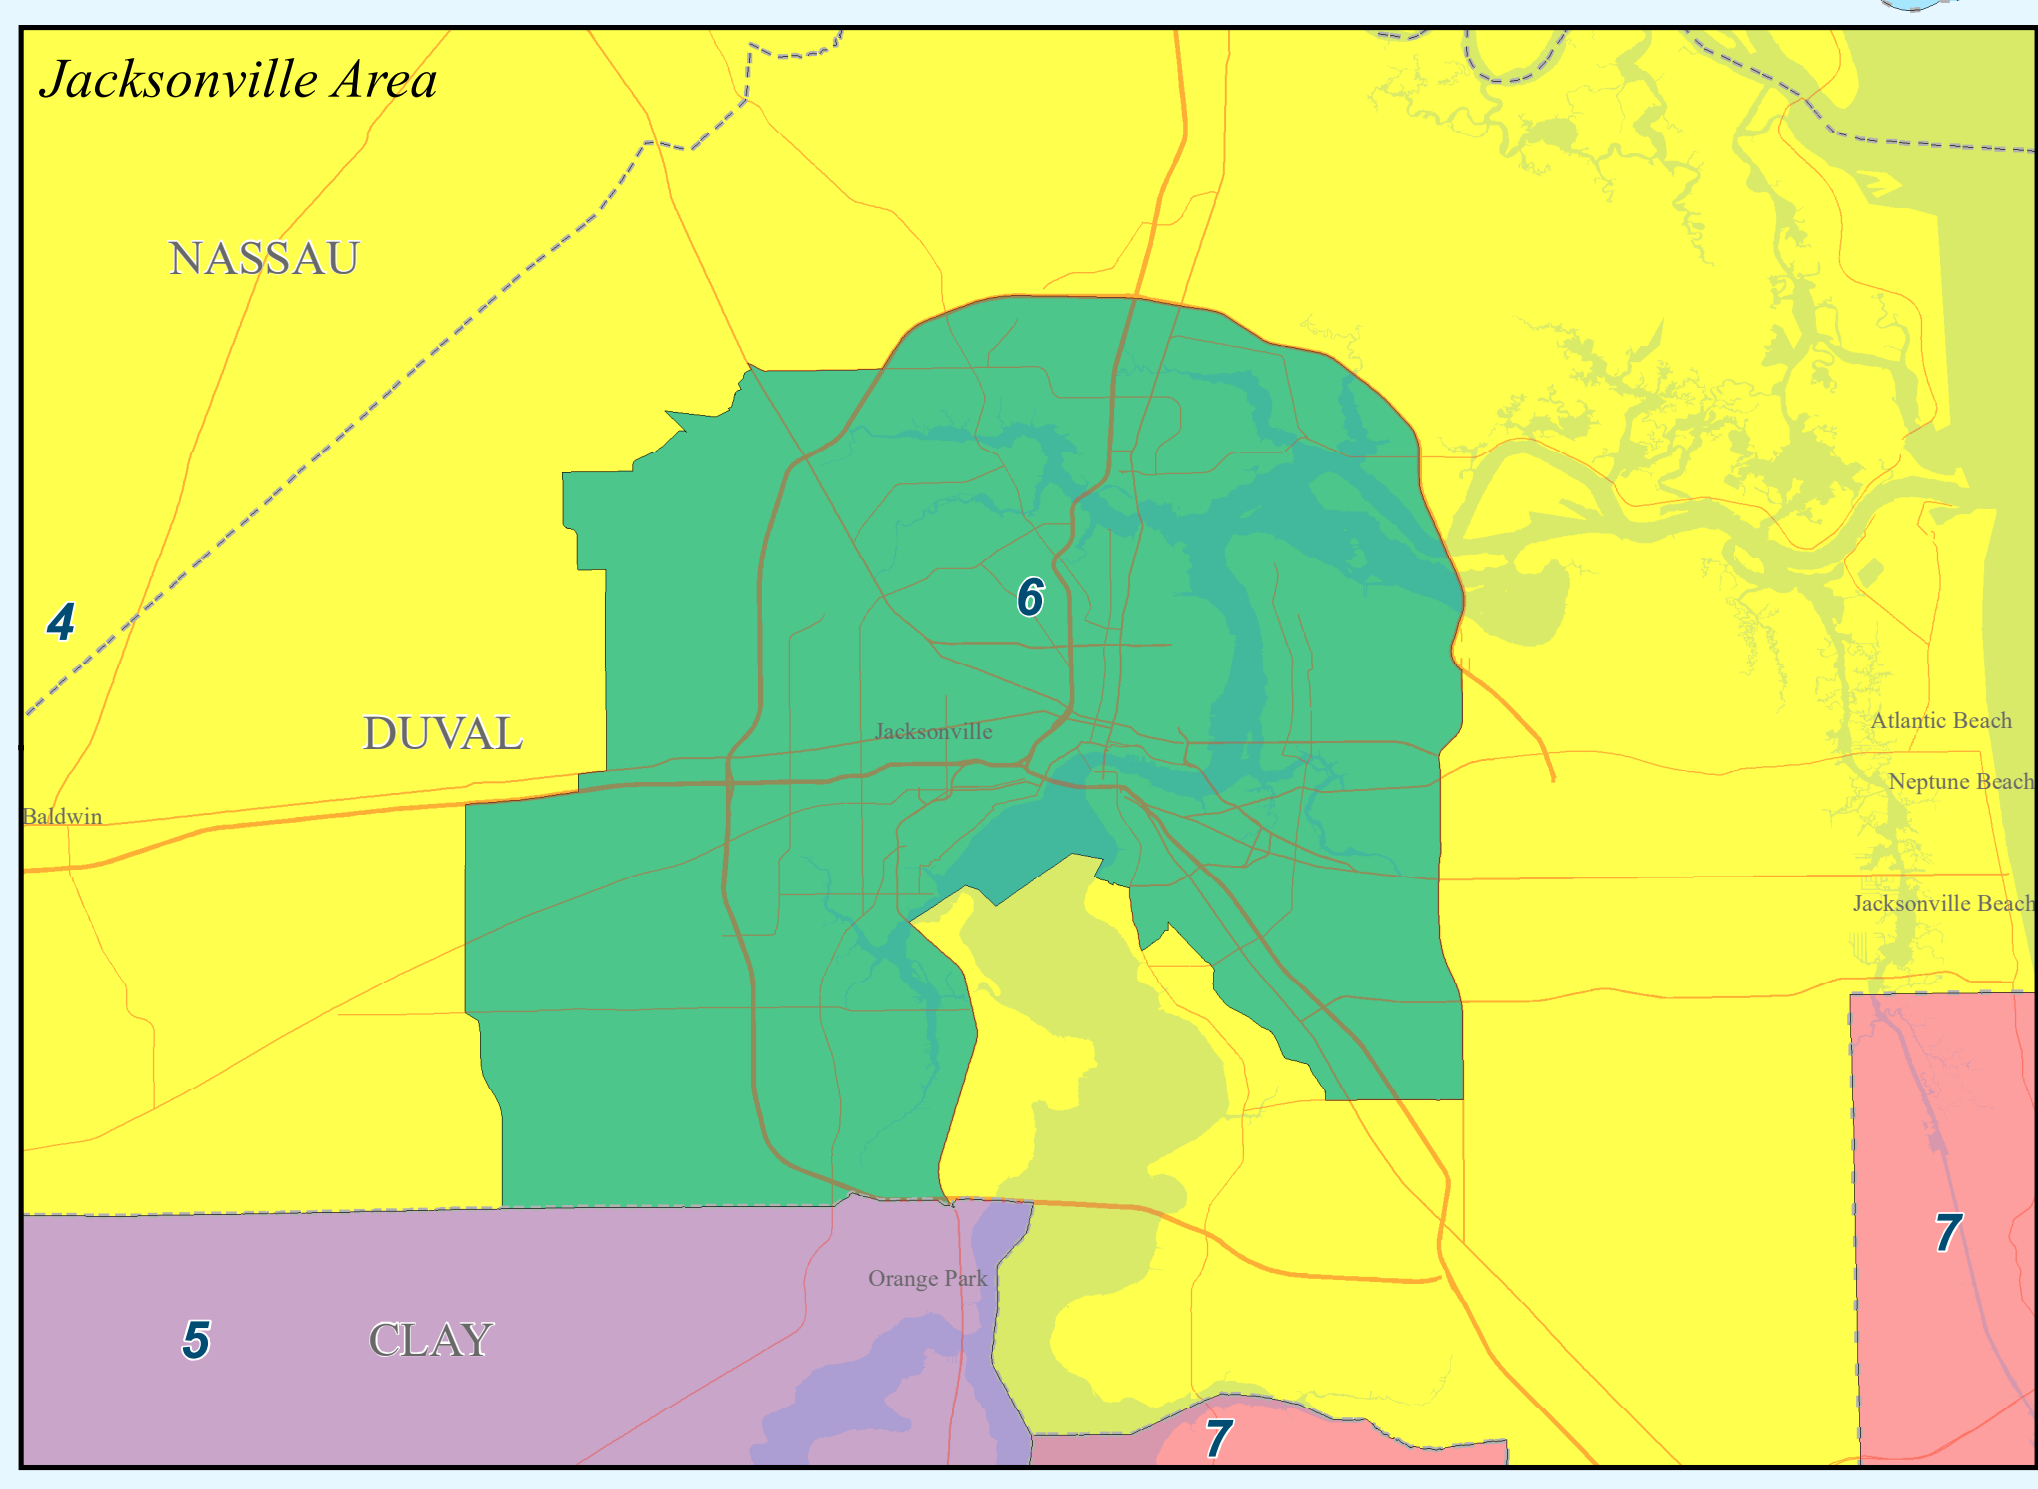

- Legend**
- County boundary
 - Interstate
 - US Highway
 - Major road
 - Sea, lake, or river
 - District boundary & number

Scale bar for statewide map
 0 10 20 40 60 80 Miles

Scale bar for insets
 0 1 2 4 6 8 10 12 Miles

2016-2022
Florida
State Senate Districts
 * * * * *
Court Ordered on
December 30, 2015
 * * * * *
See
League of Women Voters of
Fla. v. Detzner
No. 2012-CA-2842 (Fla. 2d Cir.)

 Map produced by professional staff:
 Florida Senate Committee on Reapportionment
 404 S. Monroe St., Tallahassee, FL 32399-1100
 Office: 2000 The Capitol; Phone: (850) 487-5855;
 Website: <http://www.flsenate.gov/session/redistricting>