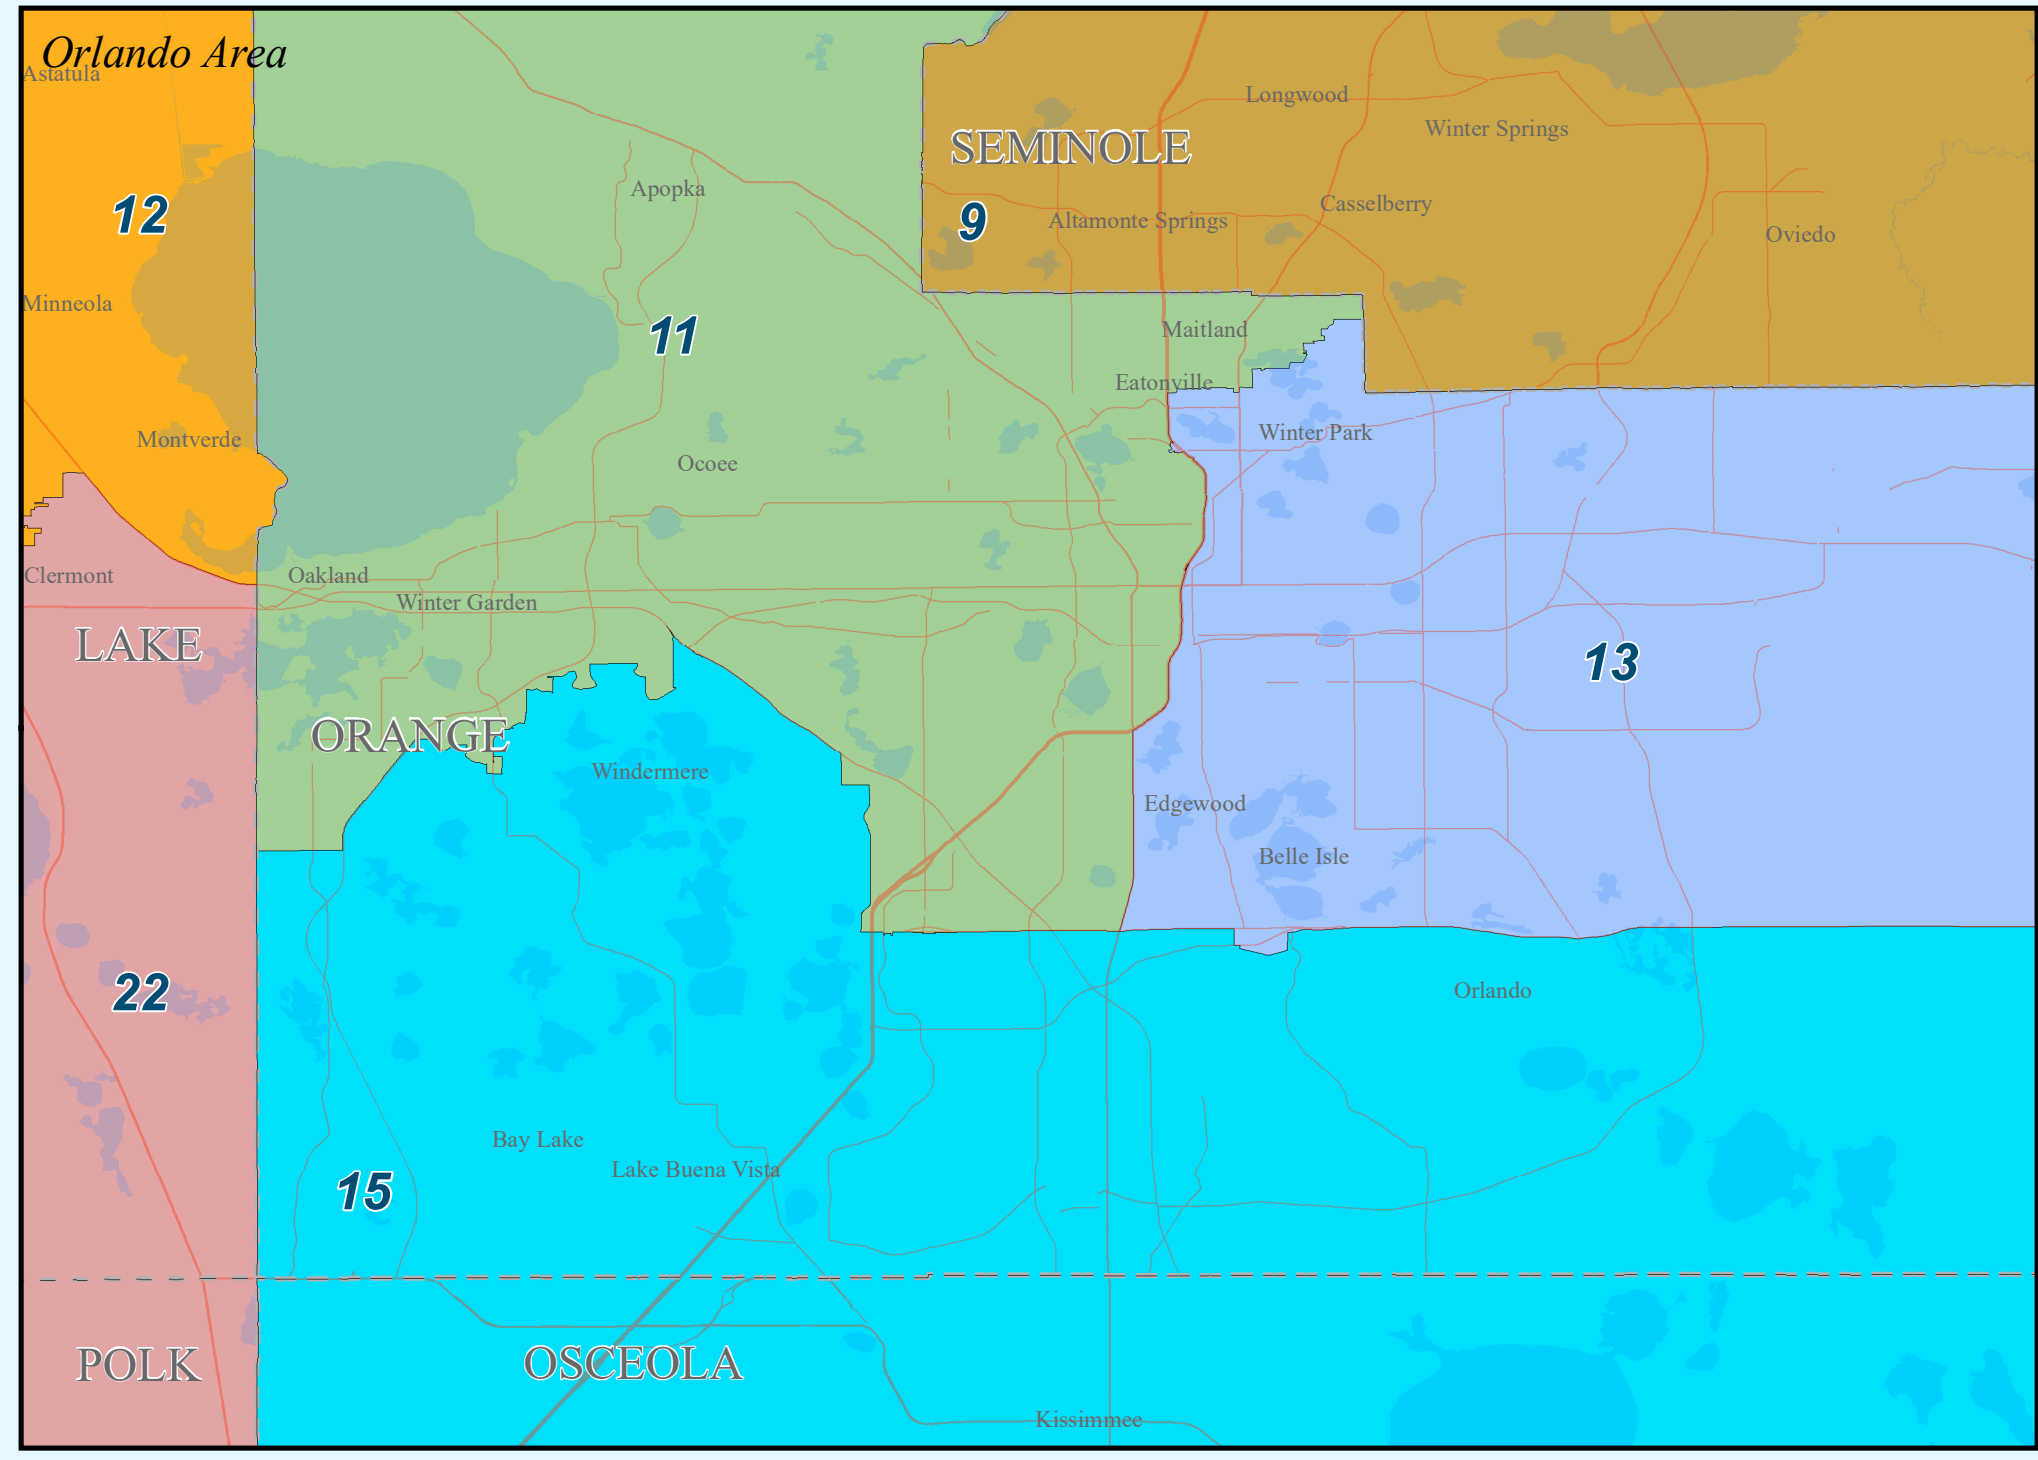

- Legend**
- County boundary
 - Interstate
 - US Highway
 - Major road
 - Sea, lake, or river
 - District boundary & number

Scale bar for statewide map
 0 10 20 40 60 80 Miles

Scale bar for insets
 0 1 2 4 6 8 10 12 Miles

2016-2022
Florida
State Senate Districts
 * * * * *
Court Ordered on
December 30, 2015
 * * * * *
See
League of Women Voters of
Fla. v. Detzner
No. 2012-CA-2842 (Fla. 2d Cir.)

 Map produced by professional staff:
 Florida Senate Committee on Reapportionment
 404 S. Monroe St., Tallahassee, FL 32399-1100
 Office: 2000 The Capitol; Phone: (850) 487-5855;
 Website: <http://www.flsenate.gov/session/redistricting>